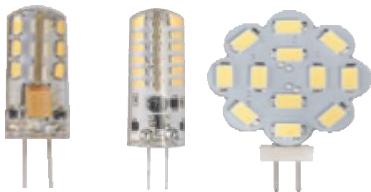

Referência	Tipo	Potência	Tensão	Base	Cor	Ângulo	Lm	Dimensões	Preço Tabela (€)
WB0031	LED	1.5W	220	G4	2700K	360	100	Ø9 x 25	5,30 €
WB0032	LED	1.5W	220	G4	4500K	360	100	Ø9 x 25	5,30 €
WB0033	LED	2W	220	G4	2700K	360	130	Ø15 x 25	6,94 €
WB0034	LED	2W	220	G4	4500K	360	130	Ø15 x 25	6,94 €
WB0035	LED	3W	12	G4	2700K	360	180	Ø25 x 25	6,36 €
WB0036	LED	3W	12	G4	4500K	360	180	Ø25 x 25	6,36 €